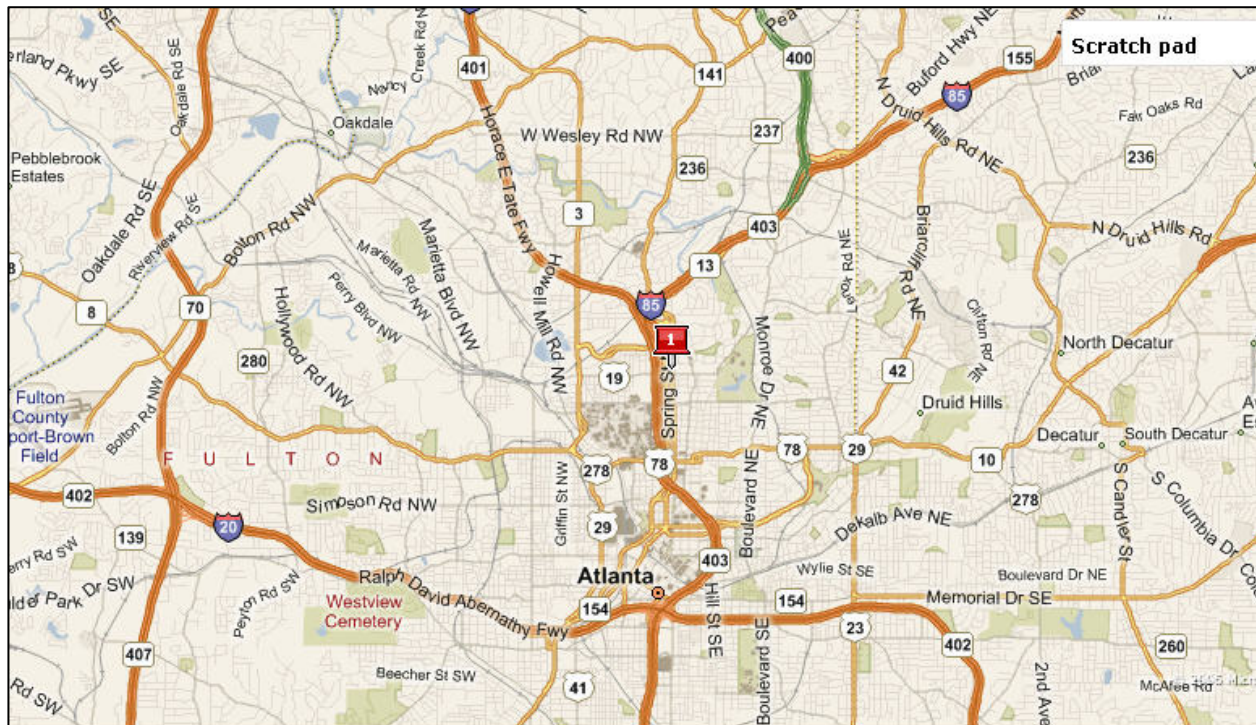

From Buckhead:

- Take Buford Highway connector south toward the Peachtree Street South exit
- The first intersection is Spring Street. Turn right onto Spring Street
- Go through the light at 16th Street and get in the far left lane
- Just after passing the entrance to Atlantic Center Plaza, the road will widen by one lane on the left
- Get immediately into the far left lane and turn left into One Atlantic Center parking garage

PARKING & RECEPTION

- Take the parking garage elevator to Level C (Concourse)
- Follow Concourse to the lobby escalator
- Carlton Fields reception is on the 30th floor of One Atlantic Center

MARTA: ($1.75 fare covers a one-way trip.)

- From the airport, take the train north to the Arts Center Station
- Once you have reached the Arts Center Station, follow the signs to "West Peachtree " exit
- Head south on West Peachtree for one block. The office building is on the corner of West Peachtree and 14th Street in One Atlantic Center.
- Carlton Fields reception is on the 30th floor of One Atlantic Center

For further information on Atlanta MARTA system go to: <http://www.itsmarta.com/>

MAPS TO CARLTON FIELDS' ATLANTA OFFICE AT ONE ATLANTIC CENTER

Maps Continue on Next Page